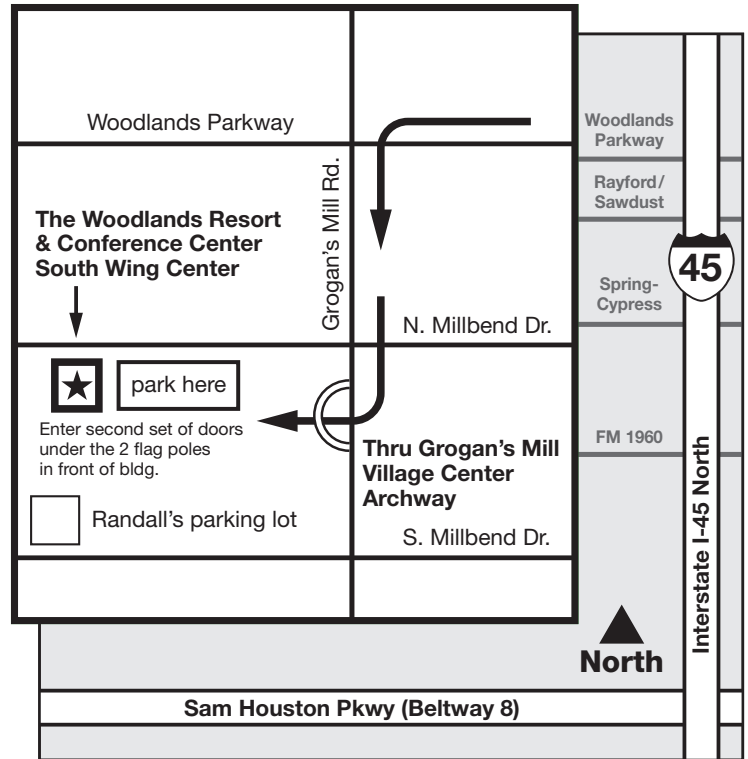

Directions to 2230 Buckthorne Place

From Woodlands Parkway off of I-45:

From I-45, take exit 76 and travel west on Woodlands Parkway to Grogan's Mill Rd. While on Woodlands Pkwy get in the right lane and stay there until 3rd street, veer off on exit toward Grogan's Mill Rd. Turn left (south) at traffic light at Grogan's Mill Rd. Pass North Millbend Dr. and just before South Millbend Dr. turn right at Saddle Leaf under the archway that reads: Grogan's Mill Village Center. Proceed straight ahead and take a right into the parking lot.

From Rayford/Sawdust off of I-45:

Continue west on Sawdust which will turn into Grogan's Mill Rd. Turn left at Saddle Leaf under the archway that reads: Grogan's Mill Village Center. Proceed straight ahead and take a right into the parking lot.

Note: Our entrance is the second set of doors directly under the two flagpoles in front of the building. As you walk up, you will see a sign "The Woodlands South Wing Center – Private."

Optional hotel special rate: $189 standard guest room the night of the event. Depending on zip code, rate for residents of The Woodlands is $179. Group code: 82801 or mention The Woodlands Dance Club. Call 800.433.2624. You will not be able to book this rate online. Based on availability.